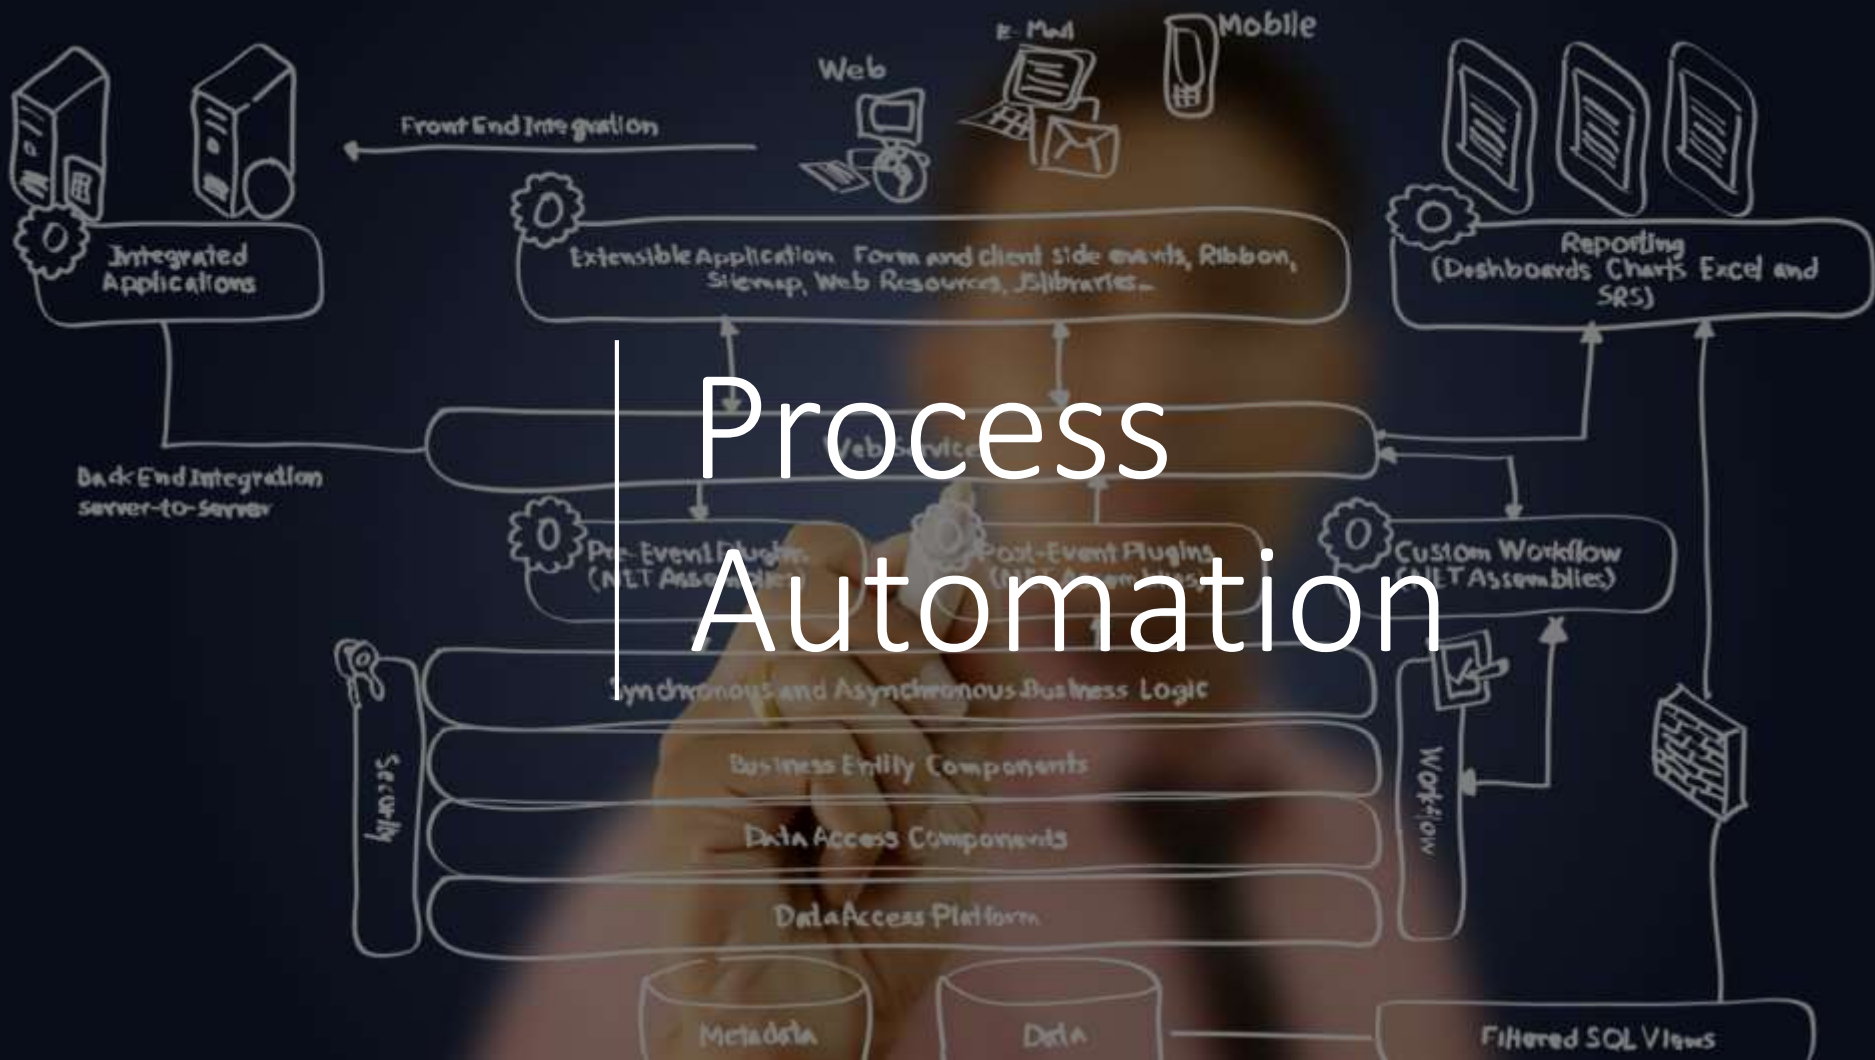

Process Automation

A Platform for Innovators

Marcelle von Wendland

Ready ?

What did you do...

Friday 12 September
2008

Innovation

is connected

Innovation is People

The image shows a complex industrial environment with large, cylindrical metal vessels and intricate piping systems. A semi-transparent white rectangular box is overlaid on the right side of the image, containing the text 'Process Automation' in a bold, yellow, sans-serif font. The background is a high-angle shot of the machinery, showing various pipes, valves, and structural elements in shades of grey and blue.

Process Automation

data
intelligence
case management
ai empowered automation
rapid application delivery

Platform for Innovators

discover extraordinary